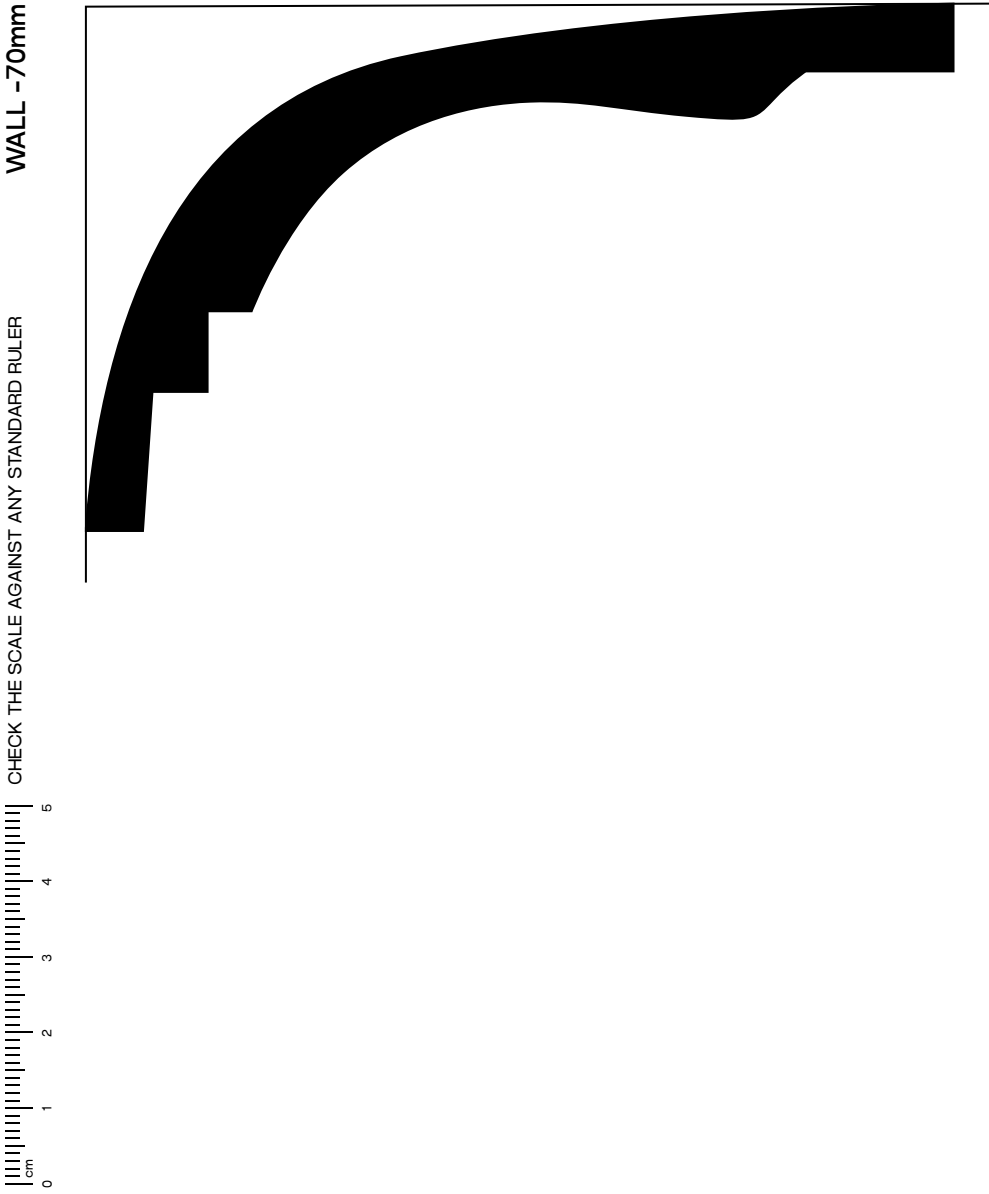

**CA1**

CEILING - 115mm

1:1 SCALE\*

\*When printed on an A4 page  
Please set your printer SCALE to NONE

[ceilingpanels.com.au](http://ceilingpanels.com.au)