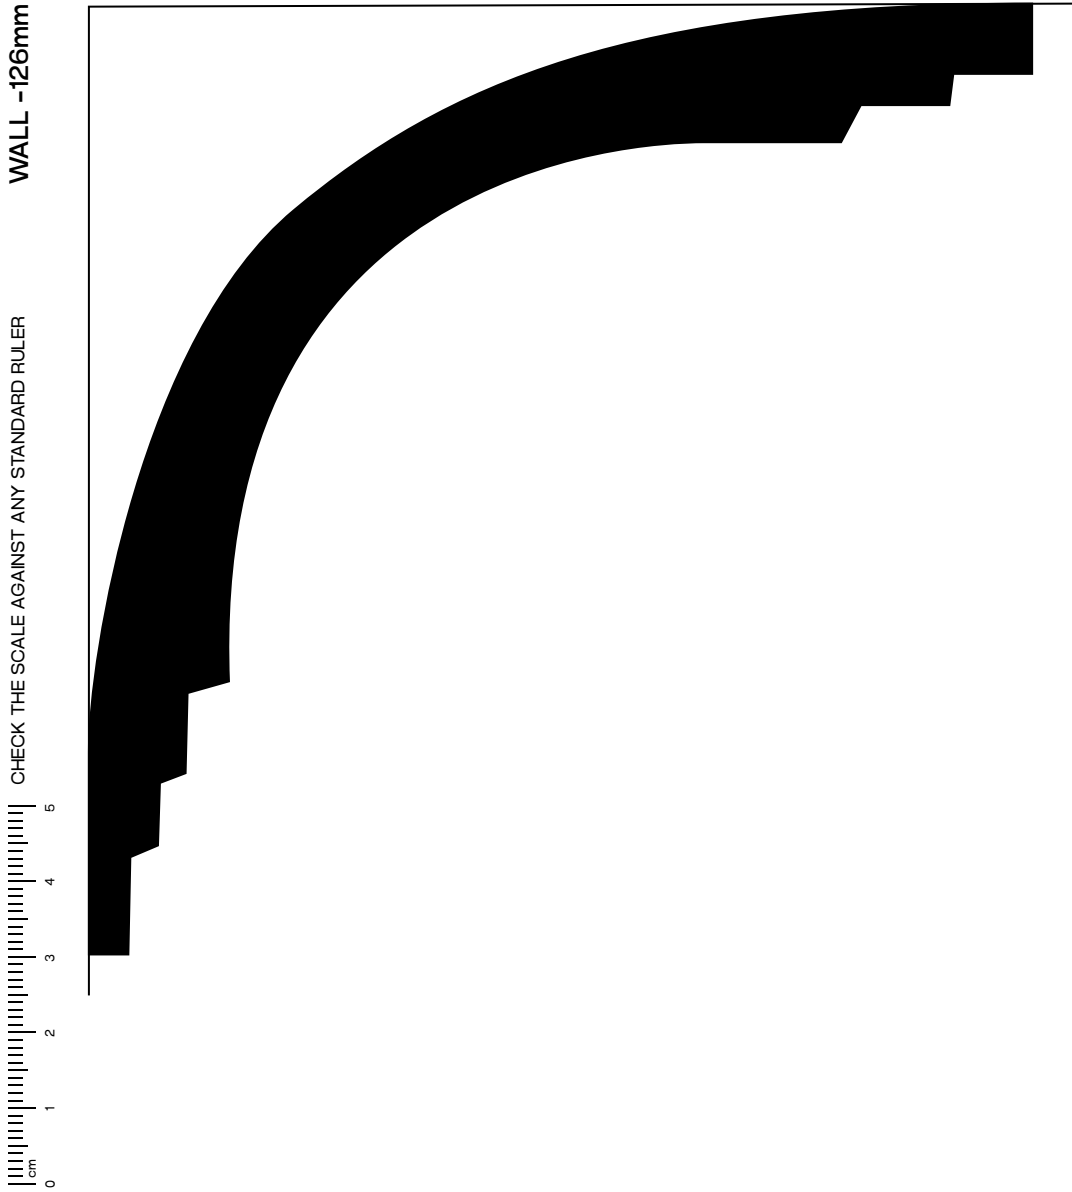

CA10

CEILING - 125mm

1:1 SCALE*

*When printed on an A4 page
Please set your printer SCALE to NONE

ceilingpanels.com.au