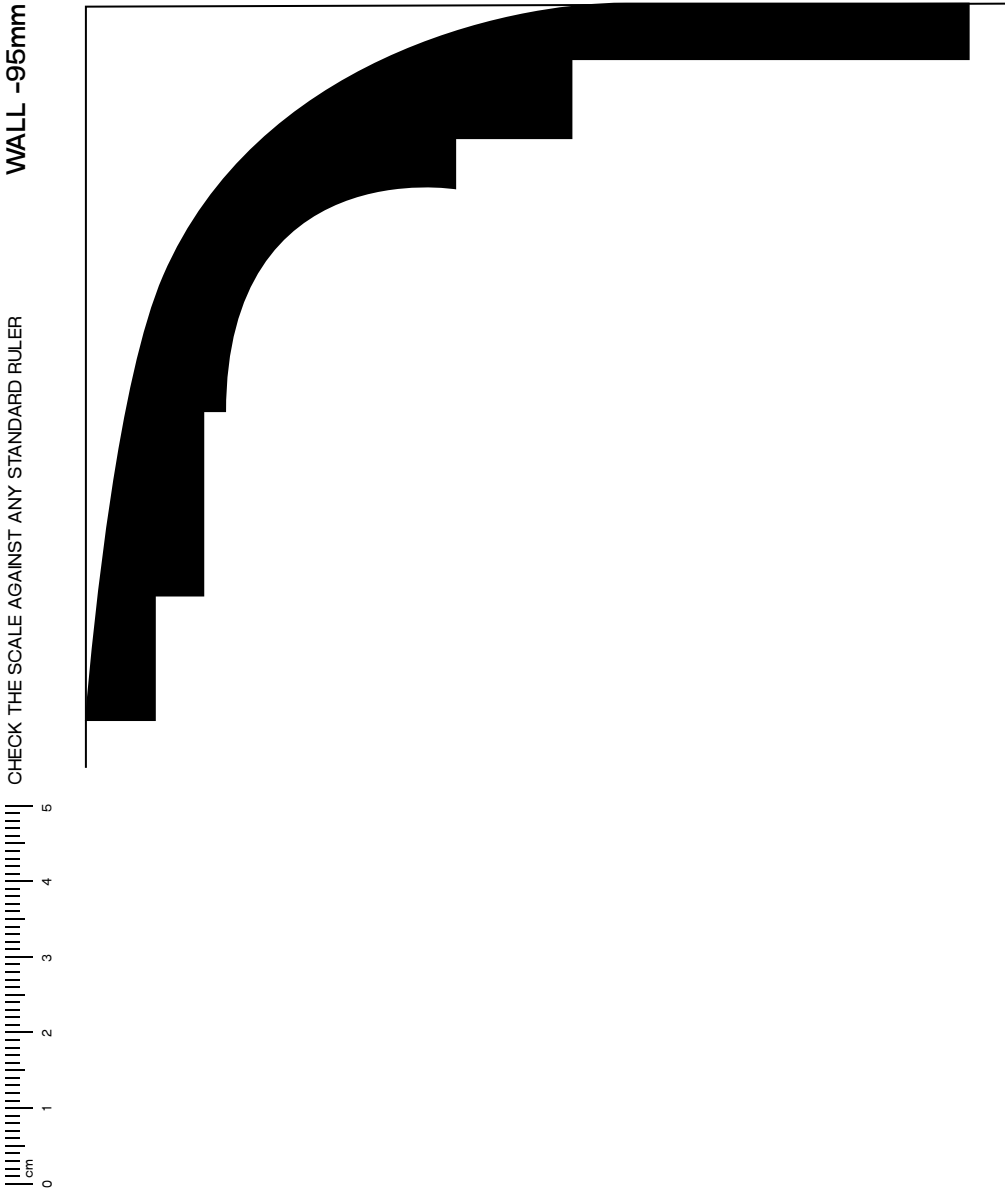

**CA12**

CEILING - 117mm

1:1 SCALE\*

\*When printed on an A4 page  
Please set your printer SCALE to NONE

[ceilingpanels.com.au](http://ceilingpanels.com.au)