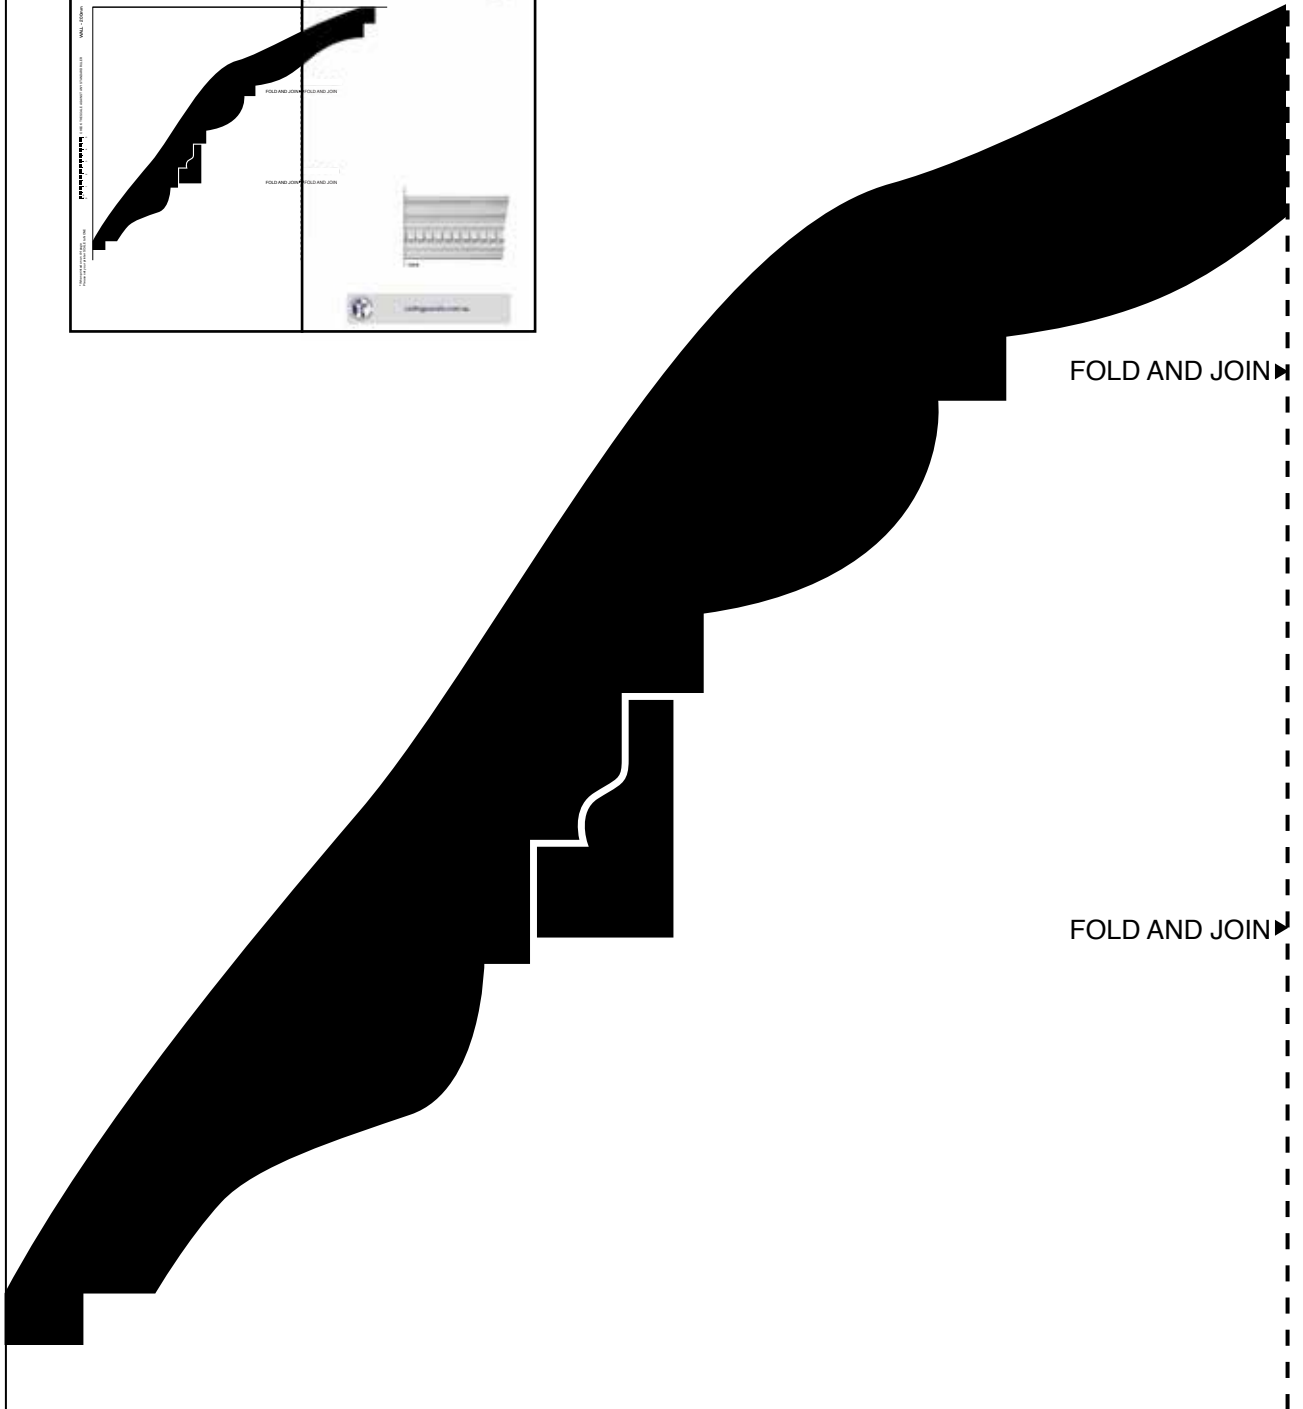

WALL - 200mm

CHECK THE SCALE AGAINST ANY STANDARD RULER

*When printed on an A4 page
Please set your printer SCALE to NONE

2 PAGES: Fold the dotted lines and then join.

CA16

1:1 SCALE*

*When printed on an A4 page
Please set your printer SCALE to NONE