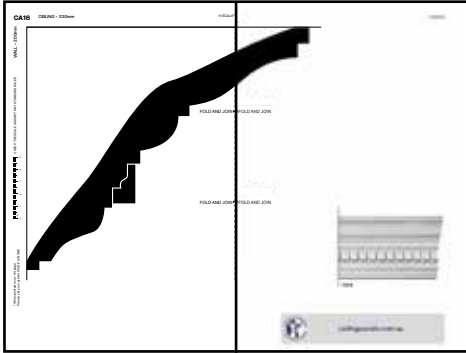

WALL - 200mm

CHECK THE SCALE AGAINST ANY STANDARD RULER

*When printed on an A4 page
Please set your printer SCALE to NONE

2 PAGES: Fold the dotted lines and then join.

CA16

1:1 SCALE*

*When printed on an A4 page
Please set your printer SCALE to NONE