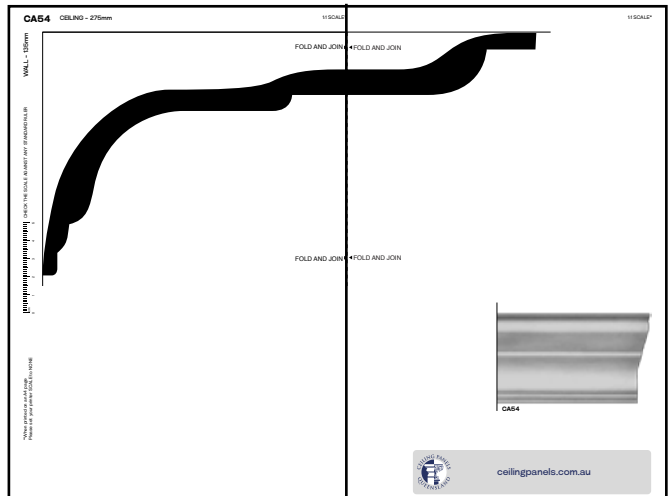

2 PAGES: Fold the dotted lines and then join.

\*When printed on an A4 page  
Please set your printer SCALE to NONE

# CA54

1:1 SCALE\*

\*When printed on an A4 page  
Please set your printer SCALE to NONE

CA54

[ceilingpanels.com.au](http://ceilingpanels.com.au)