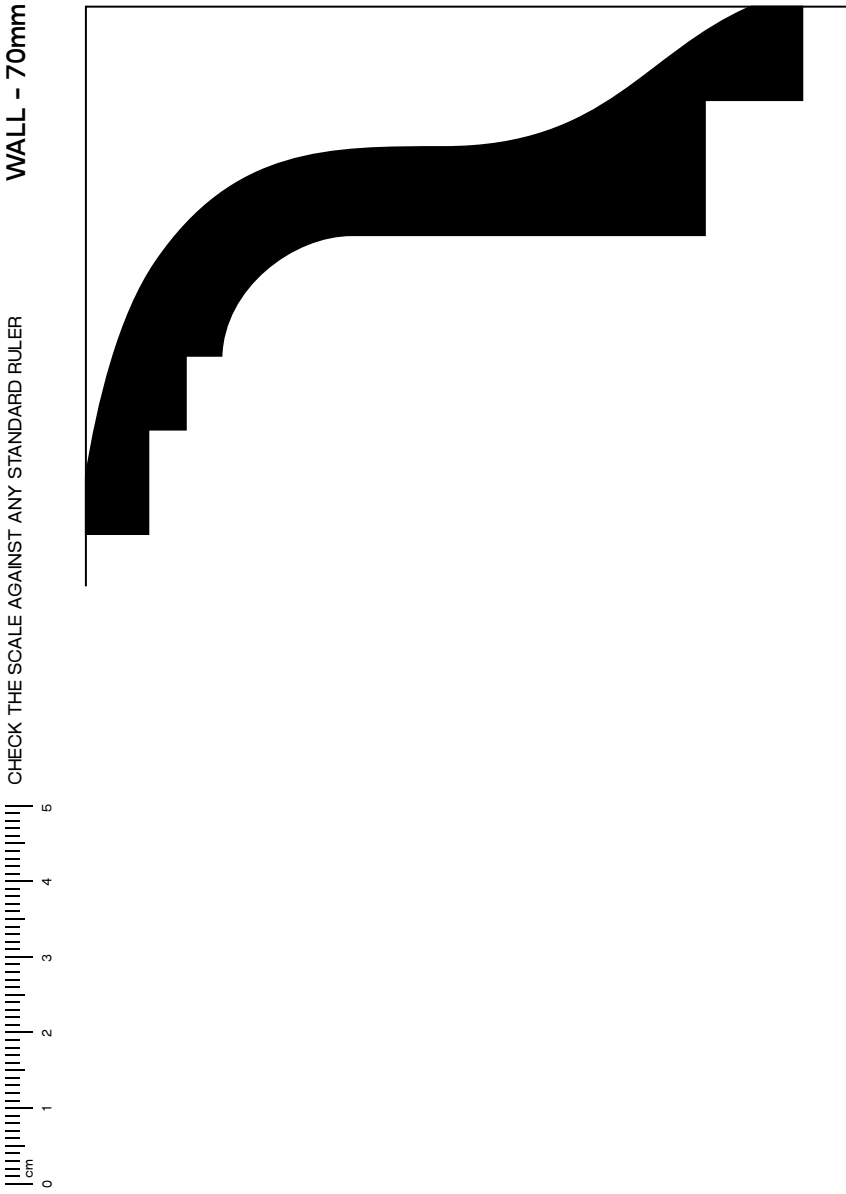

CA55 CEILING - 95mm

1:1 SCALE*

*When printed on an A4 page
Please set your printer SCALE to NONE

ceilingpanels.com.au