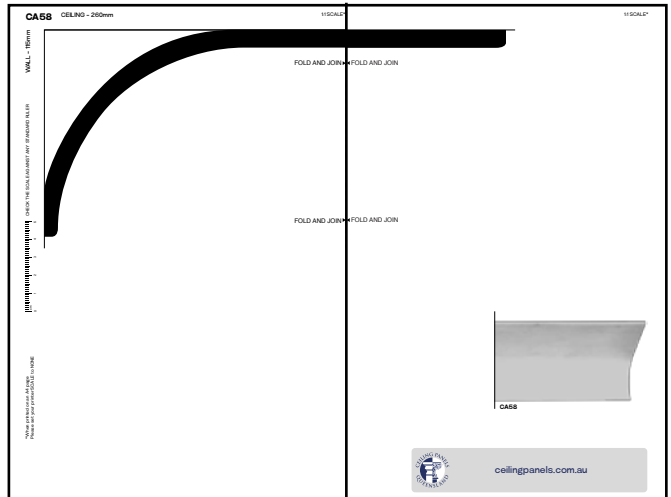

2 PAGES: Fold the dotted lines and then join.

*When printed on an A4 page
Please set your printer SCALE to NONE

CA58

1:1 SCALE*

*When printed on an A4 page
Please set your printer SCALE to NONE

ceilingpanels.com.au