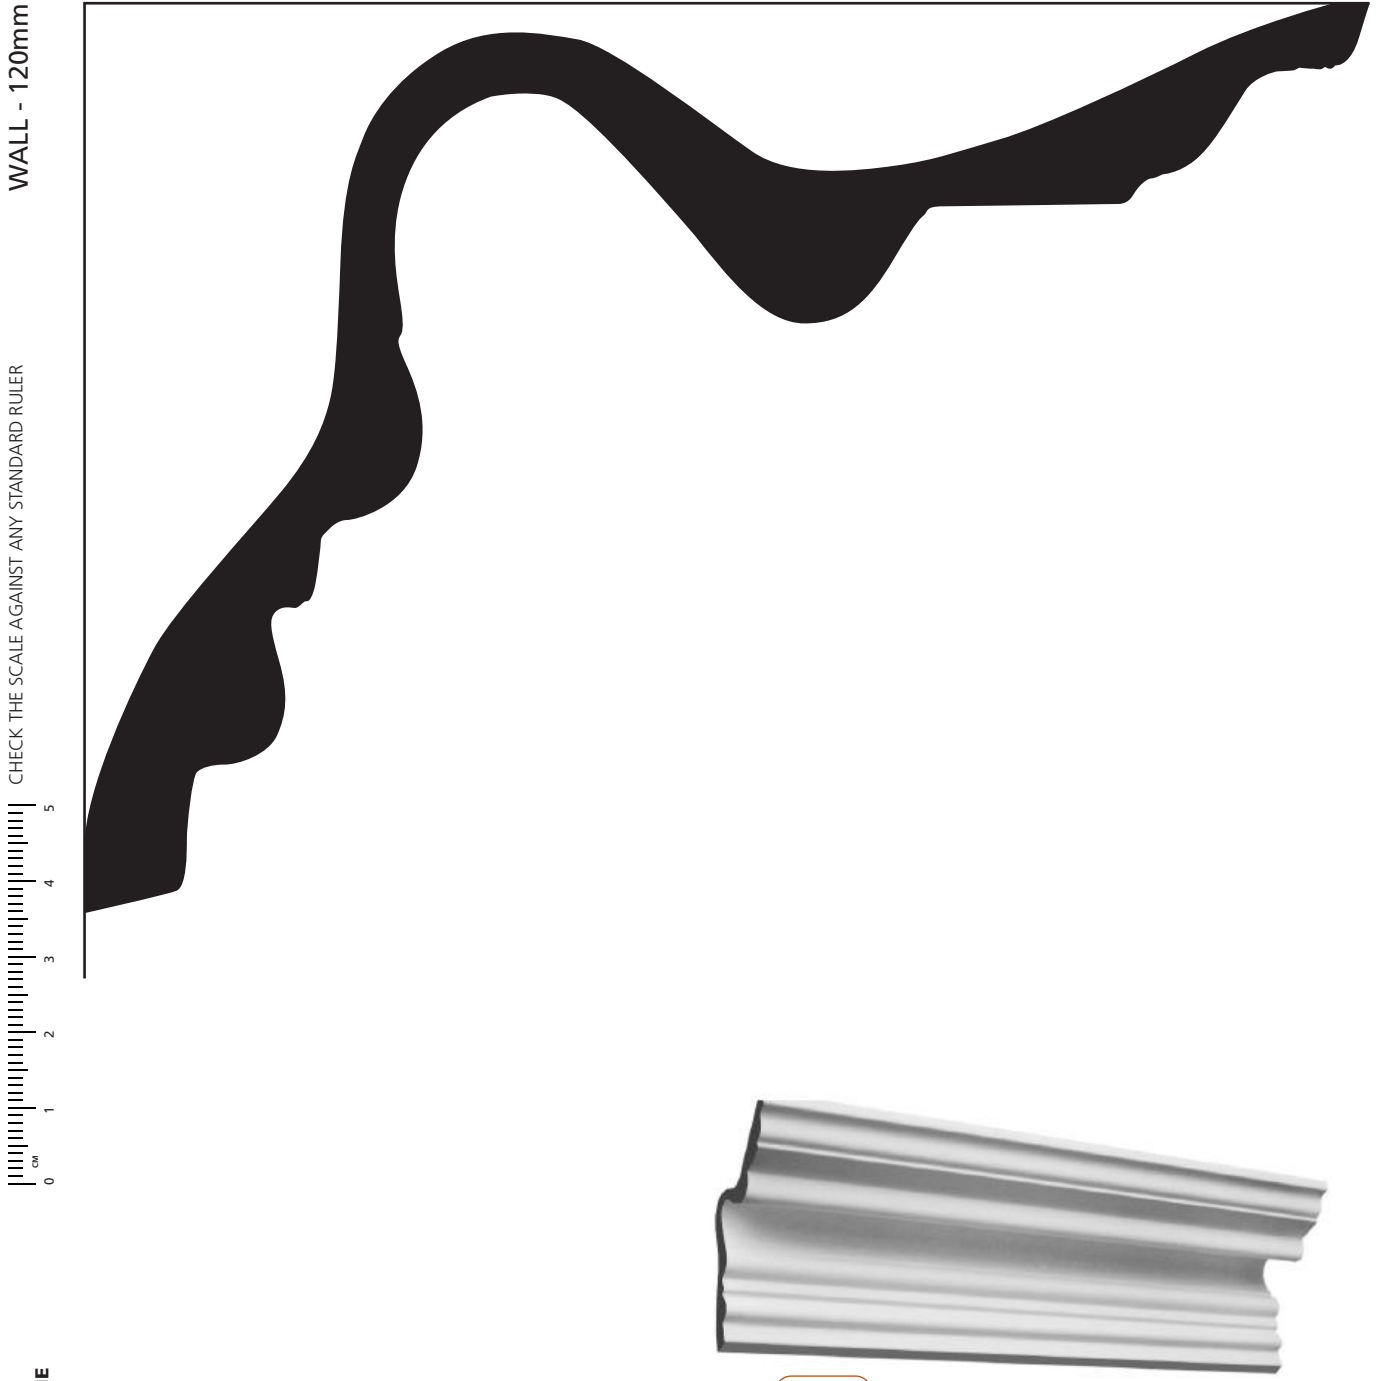

A22

CEILING - 170mm

1:1 SCALE*

* When printed on an A4 page
Please set your PRINTER scale to **NONE**

ALLPLASTA

Quality Hand Crafted Plaster Products

VISIT US OR SHOP ONLINE AT:
allplasta.com.au

PHONE
(02) 9627 6550