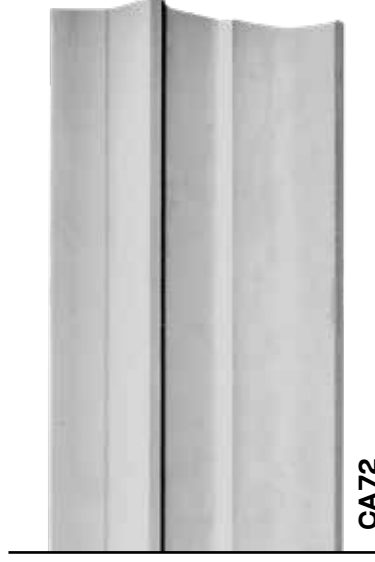

CA72

CEILING - 175mm

*When printed on an A4 page
Please set your printer SCALE to NONE
1:1 SCALE*

CHECK THE SCALE AGAINST ANY STANDARD RULER

WALL - 135mm

CA72

ceilingpanels.com.au