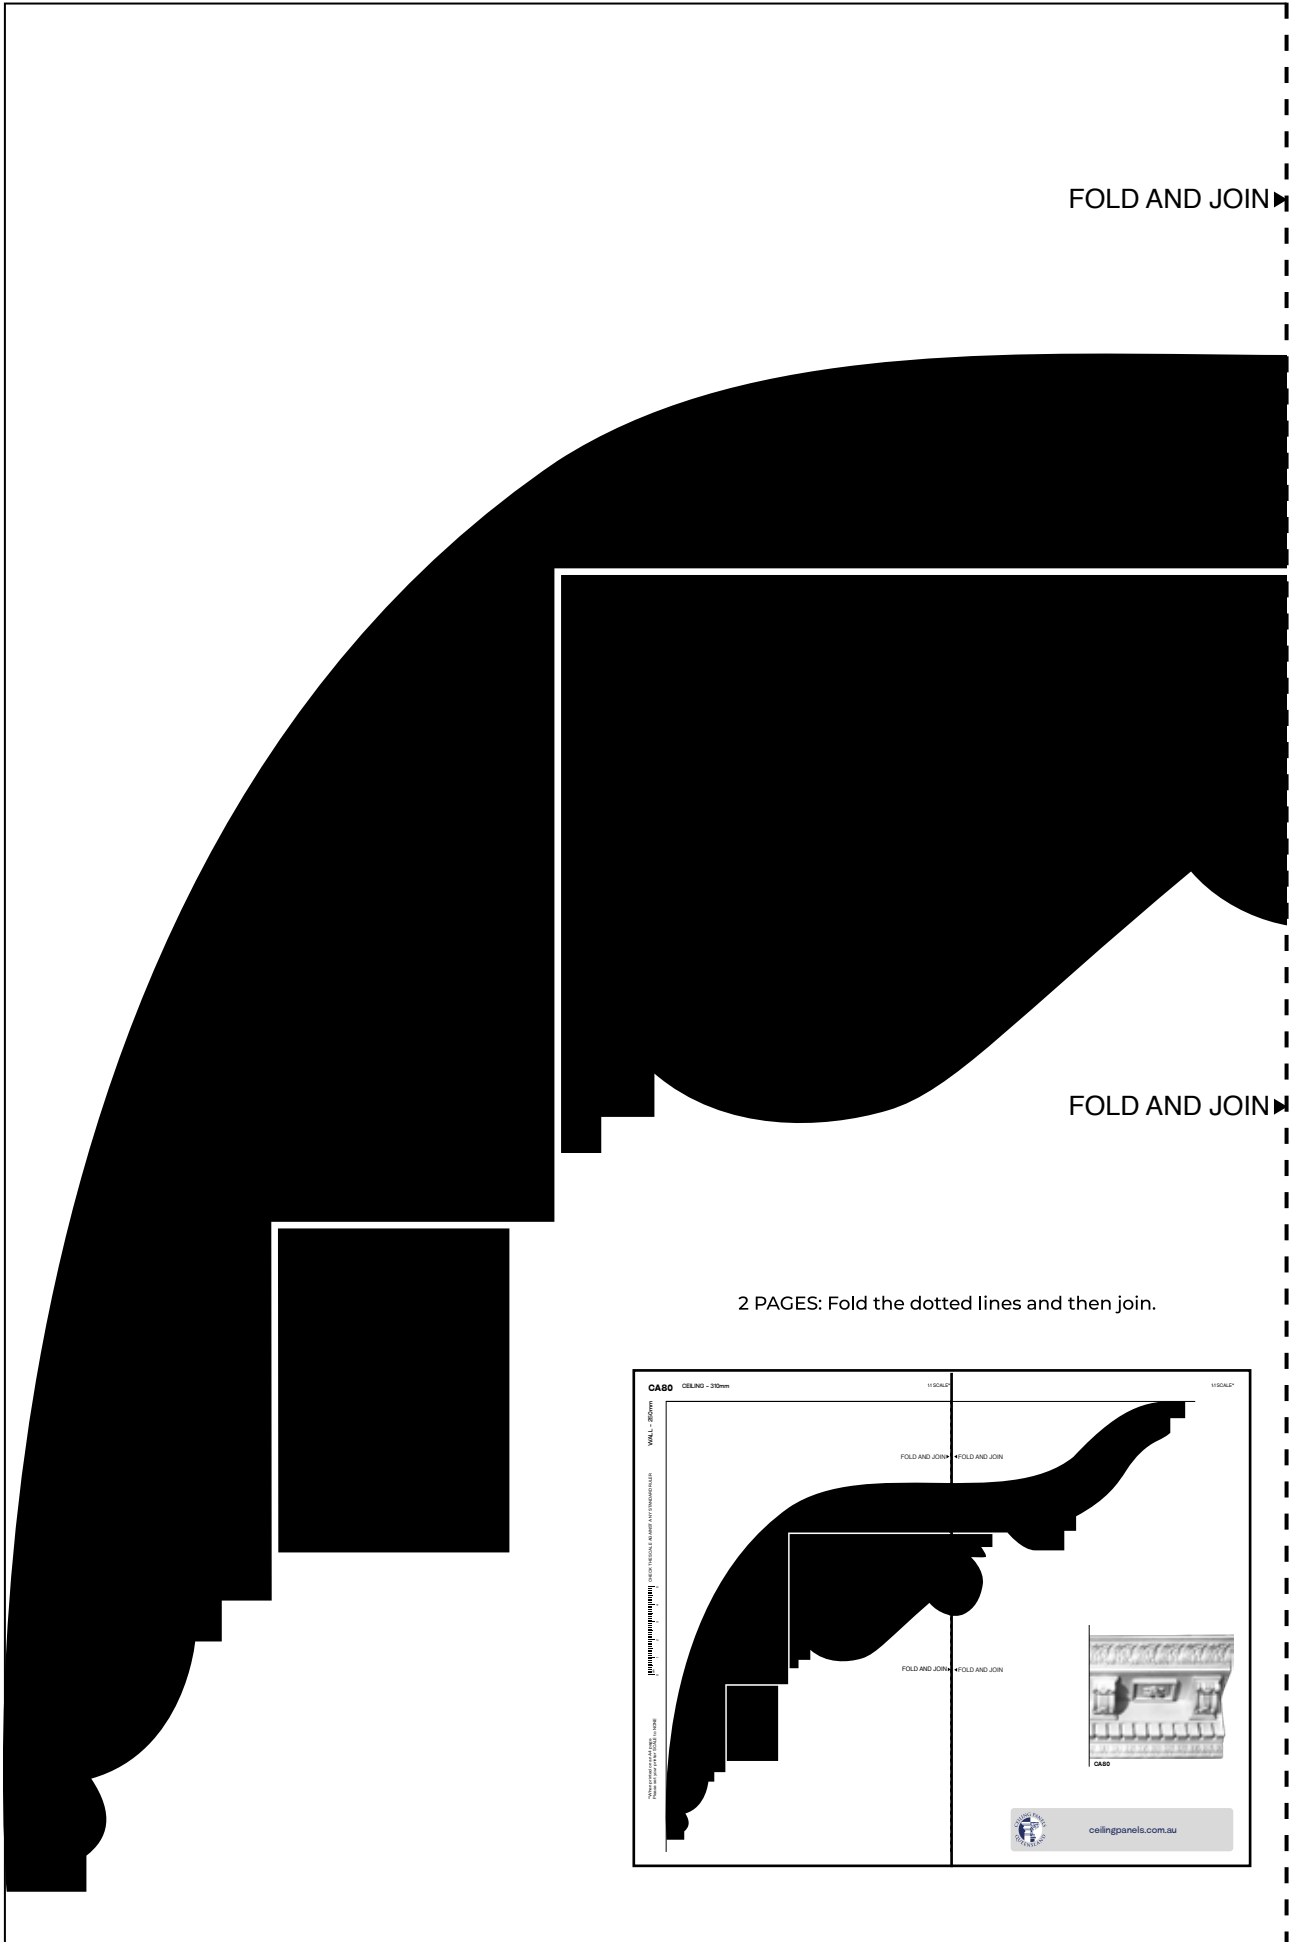

WALL - 250mm

CHECK THE SCALE AGAINST ANY STANDARD RULER

*When printed on an A4 page
Please set your printer SCALE to NONE

2 PAGES: Fold the dotted lines and then join.

CA80

1:1 SCALE*

CHECK THE SCALE AGAINST ANY STANDARD RULER

*When printed on an A4 page
Please set your printer SCALE to NONE

CA80

ceilingpanels.com.au