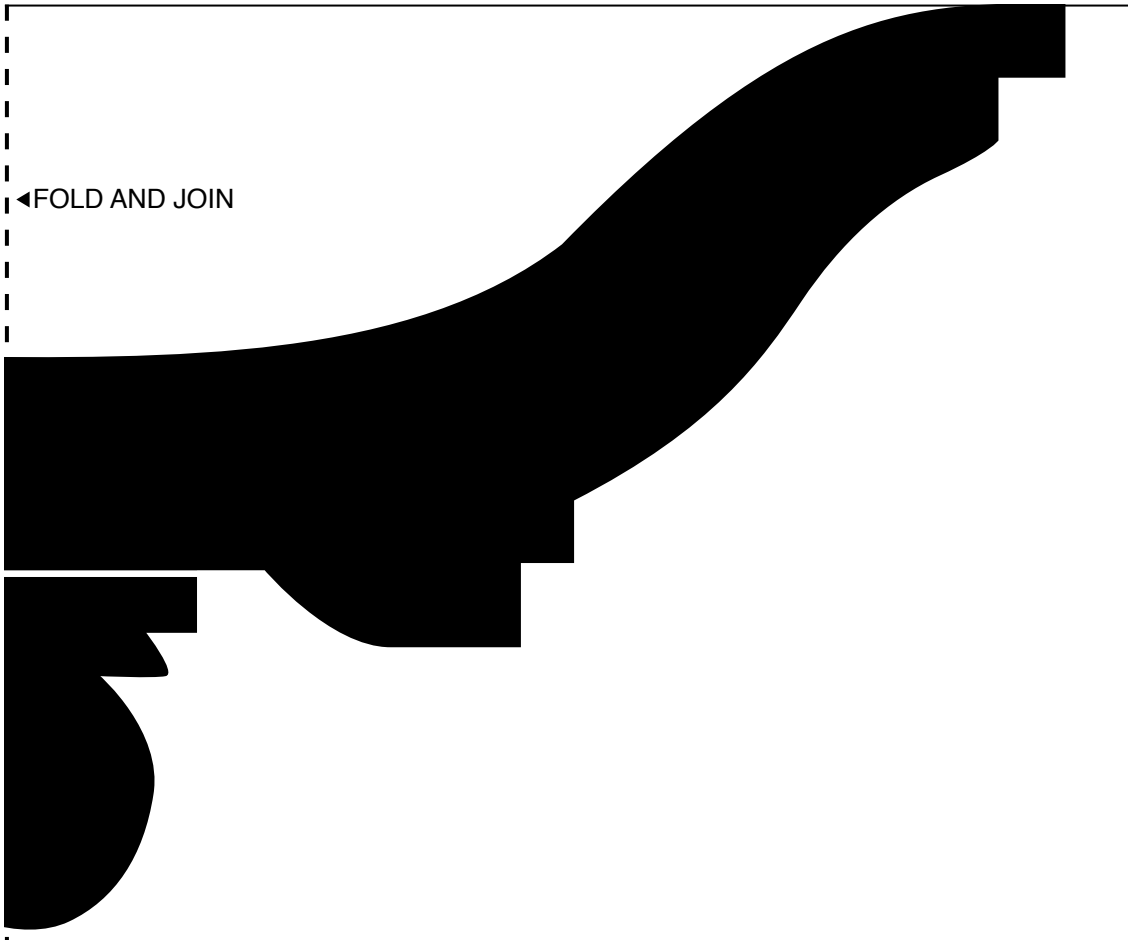

CA80

1:1 SCALE*

CHECK THE SCALE AGAINST ANY STANDARD RULER

*When printed on an A4 page
Please set your printer SCALE to NONE

CA80

ceilingpanels.com.au