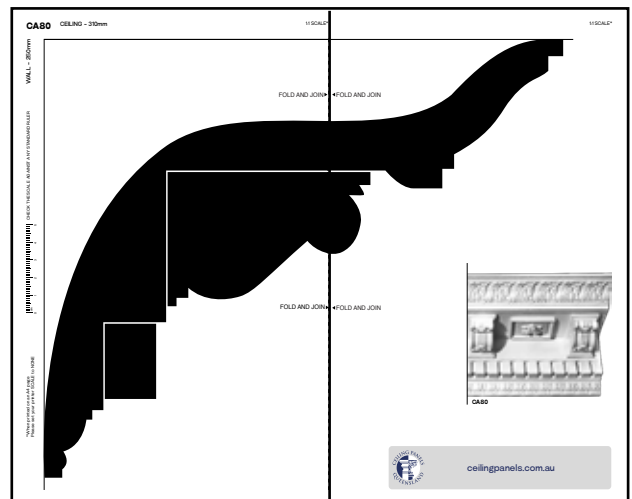

WALL - 250mm

CHECK THE SCALE AGAINST ANY STANDARD RULER

*When printed on an A4 page
Please set your printer SCALE to NONE

2 PAGES: Fold the dotted lines and then join.

CA80

1:1 SCALE*

CHECK THE SCALE AGAINST ANY STANDARD RULER

*When printed on an A4 page
Please set your printer SCALE to NONE

CA80

ceilingpanels.com.au