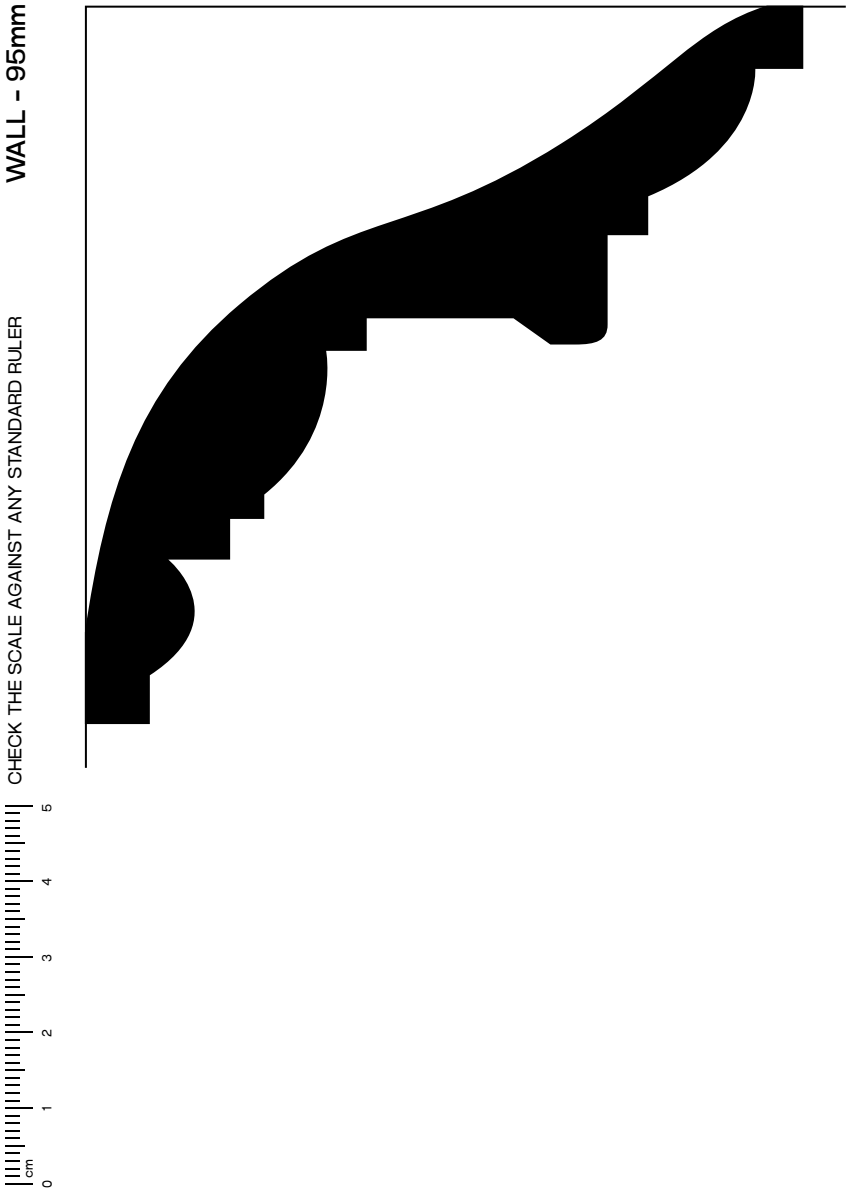

CA86 CEILING - 95mm

1:1 SCALE*

*When printed on an A4 page
Please set your printer SCALE to NONE

CA86

ceilingpanels.com.au