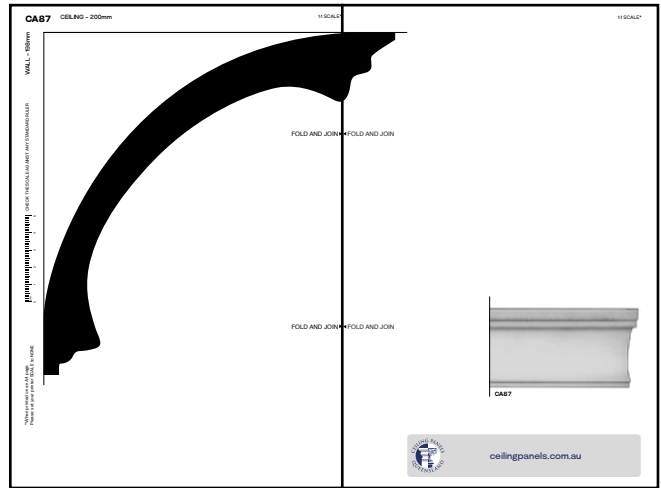

WALL - 198mm

CHECK THE SCALE AGAINST ANY STANDARD RULER

\*When printed on an A4 page  
Please set your printer SCALE to NONE

FOLD AND JOIN

FOLD AND JOIN

# CA87

1:1 SCALE\*

CHECK THE SCALE AGAINST ANY STANDARD RULER

◀ FOLD AND JOIN

\*When printed on an A4 page  
Please set your printer SCALE to NONE

◀ FOLD AND JOIN

2 PAGES: Fold the dotted lines and then join.