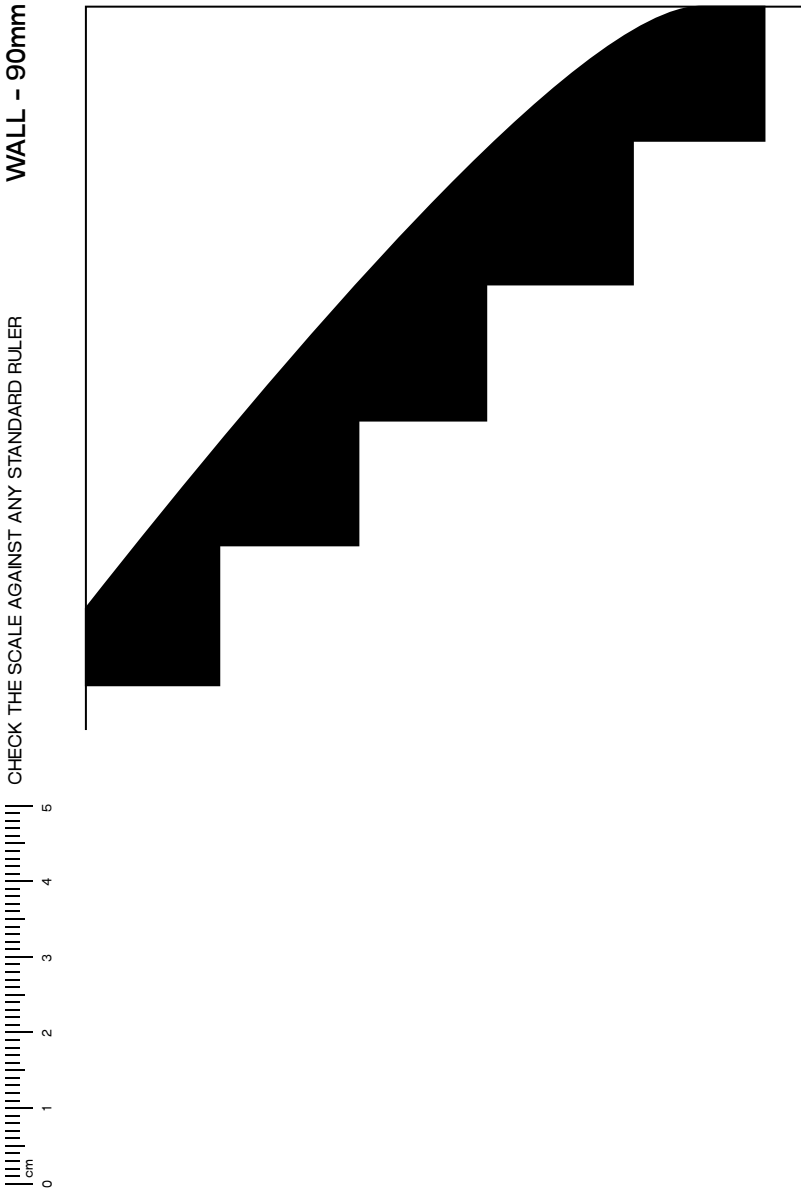

CA90 CEILING - 90mm

1:1 SCALE*

*When printed on an A4 page
Please set your printer SCALE to NONE

ceilingpanels.com.au