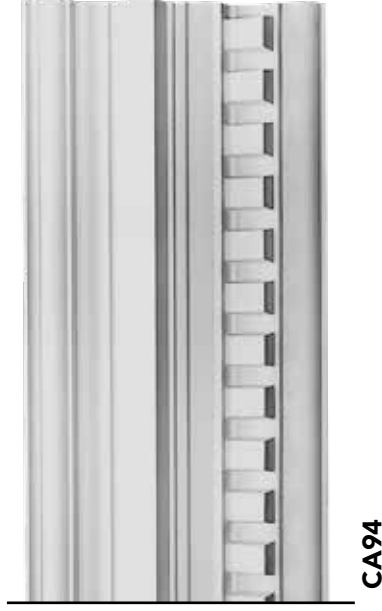

CA94

CEILING - 225mm

CHECK THE SCALE AGAINST ANY STANDARD RULER

*When printed on an A4 page
Please set your printer SCALE to NONE

1:1 SCALE*

WALL - 85mm

2 PAGES: Fold the dotted lines and then join.

CA94

CHECK THE SCALE AGAINST ANY STANDARD RULER

*When printed on an A4 page
Please set your printer SCALE to NONE
1:1 SCALE*

CA94

ceilingpanels.com.au