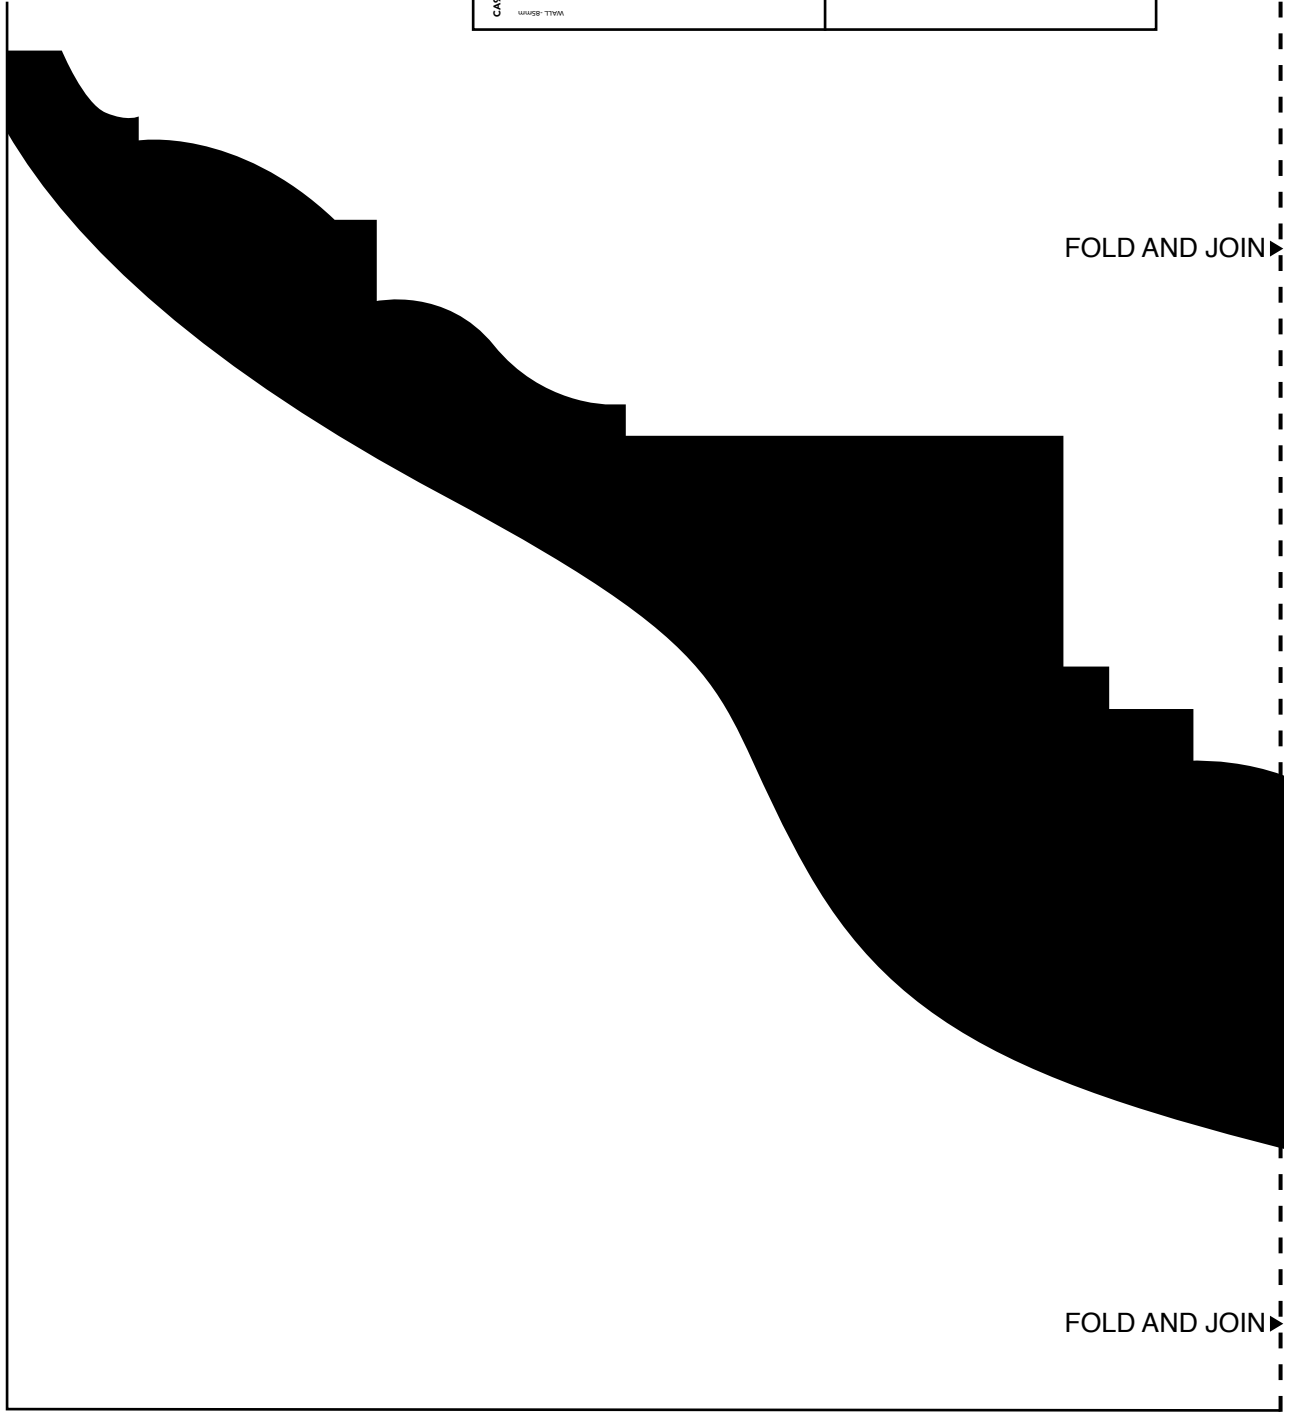

CA94

CEILING - 225mm

CHECK THE SCALE AGAINST ANY STANDARD RULER

*When printed on an A4 page
Please set your printer SCALE to NONE

1:1 SCALE*

WALL - 85mm

2 PAGES: Fold the dotted lines and then join.

CA94

CHECK THE SCALE AGAINST ANY STANDARD RULER

*When printed on an A4 page
Please set your printer SCALE to NONE
1:1 SCALE*

CA94

ceilingpanels.com.au