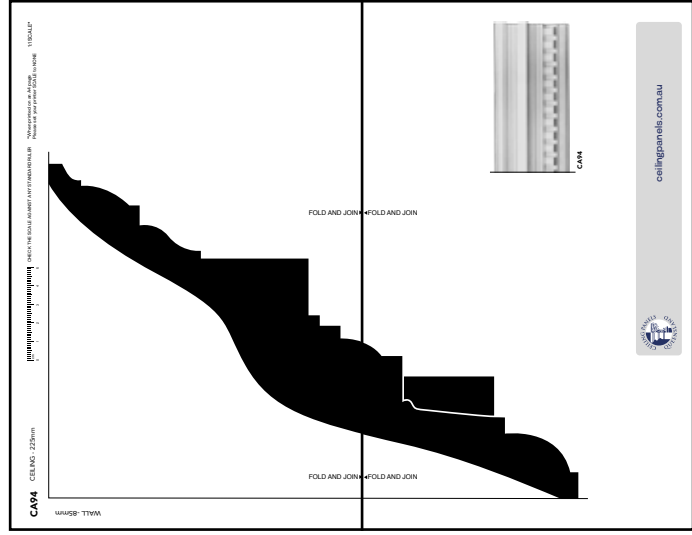

CA94

CEILING - 225mm

CHECK THE SCALE AGAINST ANY STANDARD RULER

*When printed on an A4 page
Please set your printer SCALE to NONE

1:1 SCALE*

WALL - 85mm

2 PAGES: Fold the dotted lines and then join.

CA94

CHECK THE SCALE AGAINST ANY STANDARD RULER

*When printed on an A4 page
Please set your printer SCALE to NONE
1:1 SCALE*

CA94

ceilingpanels.com.au